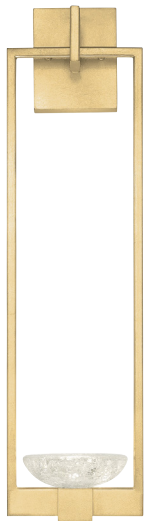

26.75" SCONCE

Model #
893350-2 Standard Gold Leaf

Dimensions
H 26.75" (68 cm) W 7" (18 cm) D 6" (15 cm)

Electrical
US: 8w max INTL: 3w max | Integrated LED, 3000K (Qty. 1)
With hand cast studio glass.